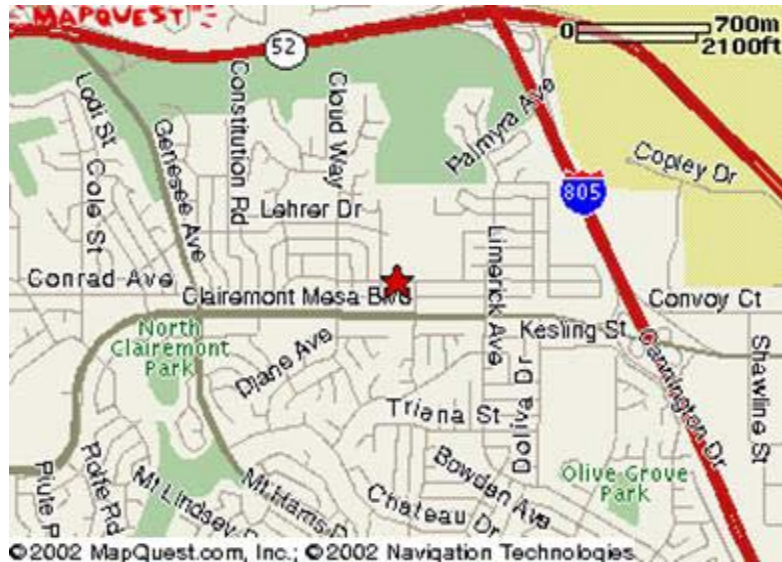

Directions to Clairemont Church of God

Address: 4955 Conrad Ave. - San Diego, CA 92117
Phone: 858.278-6802 - Fax: 858.278-7102

From I-805

From Freeway 805, take the Clairemont Mesa Blvd. Exit. Go west on Clairemont Mesa Blvd. 1/2 mile. Turn right on to Limerick Ave. and go two blocks. Turn left onto Conrad Ave. and go 1/4 mile. Church is on the left. Parking lot is behind the Church.

From Genesee Ave.

From Genesee Avenue, turn East onto Clairemont Mesa Blvd. and go approximately 1/2 mile. Turn left onto Diane Ave. and go one block. Turn right onto Conrad Avenue and go 2/10ths of a mile. Church is on the right. Parking lot is behind the Church